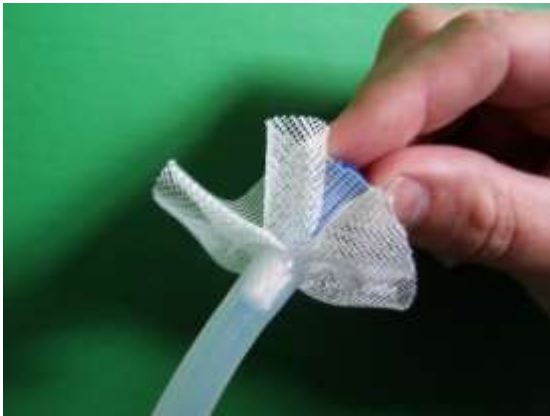

## Baleen Polyp Trap

Ingenious and low-cost way to collect small (up to 3cm) polyps. Simply insert into the suction line, these catch the polyp without the mess and expense of conventional traps.

For more information please call **01782 594164**  
or via email **[sales@pfemedical.co.uk](mailto:sales@pfemedical.co.uk)**